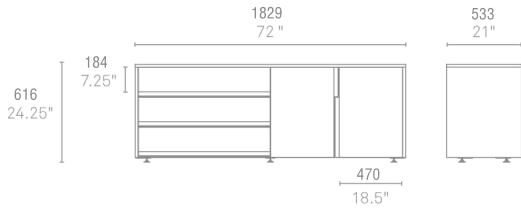

DRIFT 2 DOOR/3 DRAWER CONSOLE

Like the subtle ridges of a snowdrift, the bent ply drawers create a soothing topography. Drawers have ball bearing full extension slides. Doored cabinets have an adjustable shelf inside and cord management holes inside. Hardwood veneers are available in cherry, and walnut.